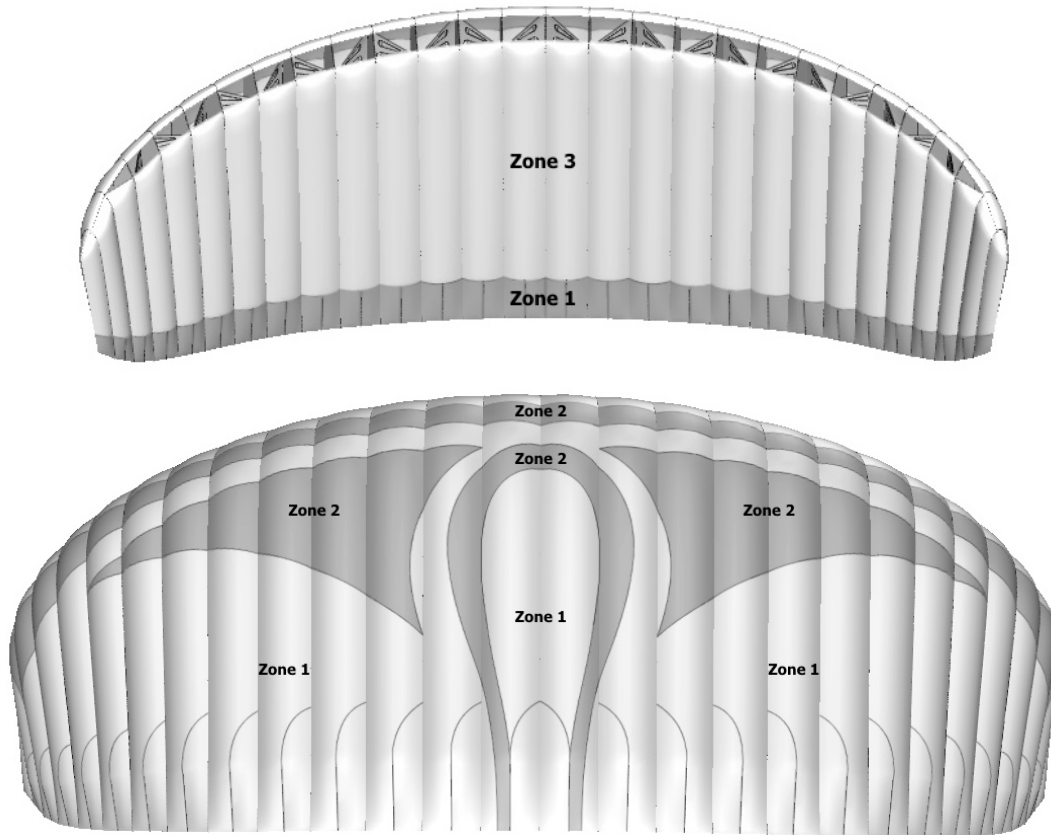

# THOR custom color graphic

**Customer** \_\_\_\_\_ **Size** \_\_\_\_\_ **m**

**Zone-1** \_\_\_\_\_

**Zone-2** \_\_\_\_\_

**Zone-3** \_\_\_\_\_

\*color tones and appearance are subject to monitor and printing accuracy