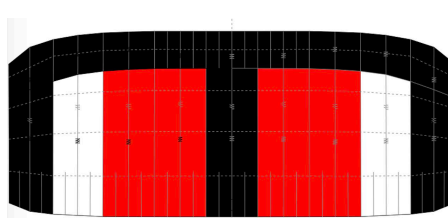

1. WING SIZE: 107 120 135 150 170 190

STANDARD ELECTRIC BLUE

STANDARD RED

STANDARD ORCHID

TOP SKIN LE	COLOR	TOP SKIN	COLOR	BOTTOM SKIN	COLOR	RIB	COLOR	RIB	COLOR
LE1		TS1		BS1		R1		R6	
LE2		TS2		BS2		R2		R6L	
LE2L		TS2L		BS2L		R2L		R7	
LE3		TS3		BS3		R3		R7L	
LE3L		TS3L		BS3L		R3L		R8	
LE4		TS4		BS4		R4		R8L	
LE4L		TS4L		BS4L		R4L		R9	
LE5		TS5		BS5		R5		R9L	
LE5L		TS5L		BS5L		R5L		R10	
								R10L	
								STABL	
								STABL	

3. FEATURES & OPTIONS:

575LB CSR VECTRAN LINES	STANDARD
650LB EDELRID TECHNORA (HMA)	UPON REQUEST
750LB CSR VECTRAN LINES	UPON REQUEST
CUSTOM COLOR	\$\$
SEMI-STOWLESS DEPLOYMENT BAG	\$\$

4. PRICING DETAILS