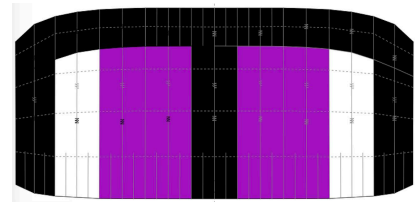

1. WING SIZE: 107 120 135 150 170 190

STANDARD ELECTRIC BLUE

STANDARD RED

STANDARD ORCHID

TOP SKIN LE	COLOR	TOP SKIN	COLOR	BOTTOM SKIN	COLOR	RIB	COLOR	RIB	COLOR
LE1		TS1		BS1		R1		R6	
LE2		TS2		BS2		R2		R6L	
LE2L		TS2L		BS2L		R2L		R7	
LE3		TS3		BS3		R3		R7L	
LE3L		TS3L		BS3L		R3L		R8	
LE4		TS4		BS4		R4		R8L	
LE4L		TS4L		BS4L		R4L		R9	
LE5		TS5		BS5		R5		R9L	
LE5L		TS5L		BS5L		R5L		R10	
								R10L	
								STABL	
								STABL	

3. FEATURES & OPTIONS:

575LB CSR VECTRAN LINES	STANDARD
650LB EDELRID TECHNORA (HMA)	UPON REQUEST
750LB CSR VECTRAN LINES	UPON REQUEST
CUSTOM COLOR	\$\$
SEMI-STOWLESS DEPLOYMENT BAG	\$\$

4. PRICING DETAILS