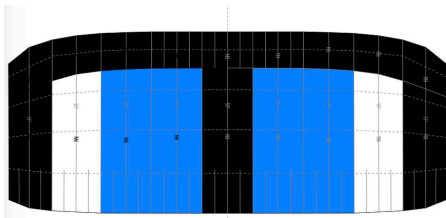

1. WING SIZE: 107 120 135 150 170 190

STANDARD ELECTRIC BLUE

STANDARD RED

STANDARD ORCHID

TOP SKIN LE	COLOR	TOP SKIN	COLOR	BOTTOM SKIN	COLOR	RIB	COLOR	RIB	COLOR
LE1		TS1		BS1		R1		R6	
LE2		TS2		BS2		R2		R6L	
LE2L		TS2L		BS2L		R2L		R7	
LE3		TS3		BS3		R3		R7L	
LE3L		TS3L		BS3L		R3L		R8	
LE4		TS4		BS4		R4		R8L	
LE4L		TS4L		BS4L		R4L		R9	
LE5		TS5		BS5		R5		R9L	
LE5L		TS5L		BS5L		R5L		R10	
								R10L	
								STABL	
								STABL	

3. FEATURES & OPTIONS:

575LB CSR VECTRAN LINES	STANDARD
650LB EDELRID TECHNORA (HMA)	UPON REQUEST
750LB CSR VECTRAN LINES	UPON REQUEST
CUSTOM COLOR	\$\$
SEMI-STOWLESS DEPLOYMENT BAG	\$\$

4. PRICING DETAILS