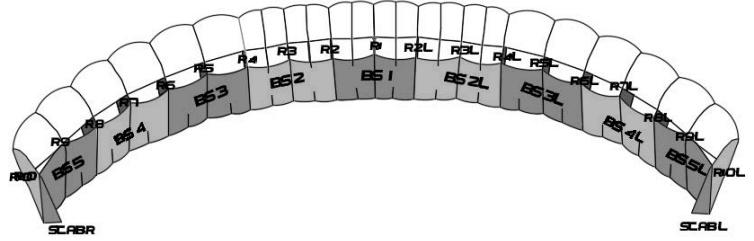

1. WING SIZE: 107 120 135 150 170 190

STANDARD ELECTRIC BLUE

STANDARD RED

STANDARD ORCHID

TOP SKIN LE	COLOR	TOP SKIN	COLOR	BOTTOM SKIN	COLOR	RIB	COLOR	RIB	COLOR
LE1		TS1		BS1		R1		R6	
LE2		TS2		BS2		R2		R6L	
LE2L		TS2L		BS2L		R2L		R7	
LE3		TS3		BS3		R3		R7L	
LE3L		TS3L		BS3L		R3L		R8	
LE4		TS4		BS4		R4		R8L	
LE4L		TS4L		BS4L		R4L		R9	
LE5		TS5		BS5		R5		R9L	
LE5L		TS5L		BS5L		R5L		R10	
								R10L	
								STABL	
								STABL	

3. FEATURES & OPTIONS:

575LB CSR VECTRAN LINES	STANDARD
650LB EDELRID TECHNORA (HMA)	UPON REQUEST
750LB CSR VECTRAN LINES	UPON REQUEST
CUSTOM COLOR	\$\$
SEMI-STOWLESS DEPLOYMENT BAG	\$\$

4. PRICING DETAILS