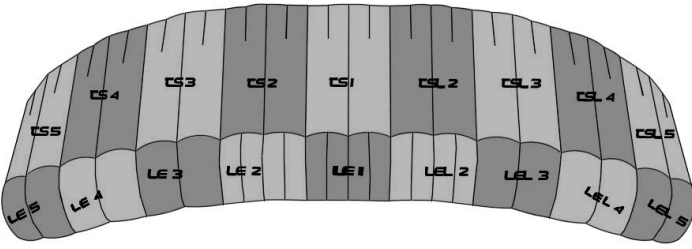

1. WING SIZE: 107 120 135 150 170 190

STANDARD ELECTRIC BLUE

STANDARD RED

STANDARD ORCHID

TOP SKIN LE	COLOR	TOP SKIN	COLOR	BOTTOM SKIN	COLOR	RIB	COLOR	RIB	COLOR
LE1		TS1		BS1		R1		R6	
LE2		TS2		BS2		R2		R6L	
LE2L		TS2L		BS2L		R2L		R7	
LE3		TS3		BS3		R3		R7L	
LE3L		TS3L		BS3L		R3L		R8	
LE4		TS4		BS4		R4		R8L	
LE4L		TS4L		BS4L		R4L		R9	
LE5		TS5		BS5		R5		R9L	
LE5L		TS5L		BS5L		R5L		R10	
								R10L	
								STABL	
								STABL	

3. FEATURES & OPTIONS:

575LB CSR VECTRAN LINES	STANDARD
650LB EDELRID TECHNORA (HMA)	UPON REQUEST
750LB CSR VECTRAN LINES	UPON REQUEST
CUSTOM COLOR	\$\$
SEMI-STOWLESS DEPLOYMENT BAG	\$\$

4. PRICING DETAILS